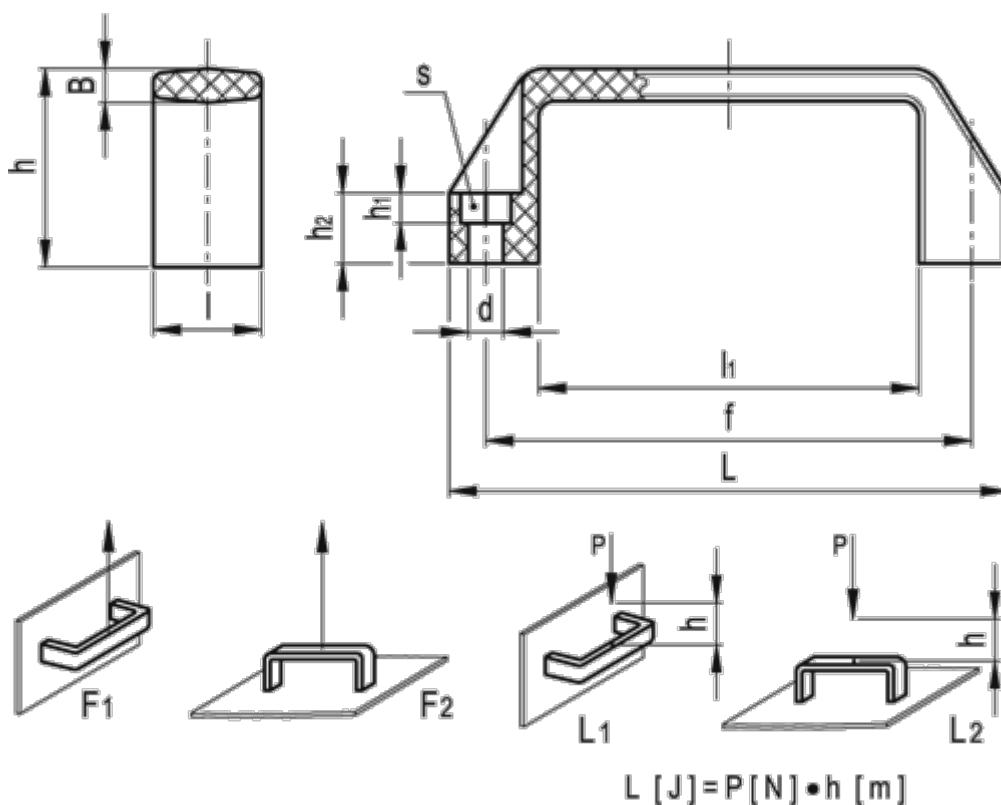

# Data Sheet

Article number: 2304037137  
 Description: E+G U-handle  
 M.443/140-EH-6

## Measures

B	= 7	l	= 26
d	= 6.5	L	= 137
f	= 117 +/-1	l1	= 93
F1 (N)	= 4500	L1 (J)	= 20
F2 (N)	= 2500	L2 (J)	= 13
h	= 41	s	= 10
h1	= 6.0	Weight (g)	= 44
h2	= 15		